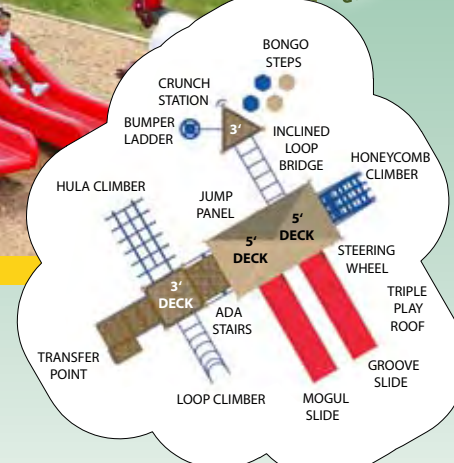

Go to www.miracle-recreation.com/spring08 for more details.

Wexford Park, NC

718-S041-S8J

FREE SHIPPING!

sale price
\$10,967

Was: \$14,623

Total Savings: \$5,058

Age Range: 5 to 12

Ground Space: 33' x 27' (10m X 8.2m)

Protective Area: 46' x 41' (14m X 12.4m)

Matthews Park, GA

718-S040-S8J

FREE SHIPPING!

sale price
\$10,410

Was: \$13,880

Total Savings: \$4,760

Age Range: 5 to 12

Ground Space: 22' x 25' (6.7m X 7.6m)

Protective Area: 36' x 38' (10.9m X 11.5m)

5" OD Arch Swing
with 4 Belt Seats
714-852-4S-S8J
Was \$3,019
Now \$2,570

Aquarius
6 Meter Web Climber
442-6-S8J
Was \$13,028
Now \$12,499

714-S113-S8J

FREE SHIPPING!

sale price
\$9,551

Was: \$11,939
Total Savings: \$3,568
Age Range: 5 to 12
Ground Space: 21' x 21' (6.4m X 6.4m)
Protective Area: 33' x 35' (10m X 10.6m)

Waller Park, GA

sale price
\$8,342