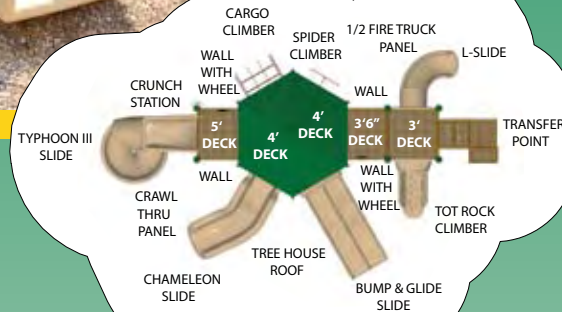

Was \$467

Now \$420

Balance Board 826-S8J

Was \$823

Now \$699

Seven Oaks Park, FL

714-S119-S8J

FREE SHIPPING!

sale price
\$15,269

Was: \$20,358

Total Savings: \$7,347

Age Range: 2 to 12

Ground Space: 32' x 18' (9.7m X 5.4m)

Protective Area: 44' x 32' (13.4m X 9.7m)

"Also available with Leaf Roof"

714-S119LR-S8J

Go to www.miracle-recreation.com/spring08 for more details.

Wexford Park, NC

718-S041-S8J

FREE SHIPPING!

sale price
\$10,967

Was: \$14,623

Total Savings: \$5,058

Age Range: 5 to 12