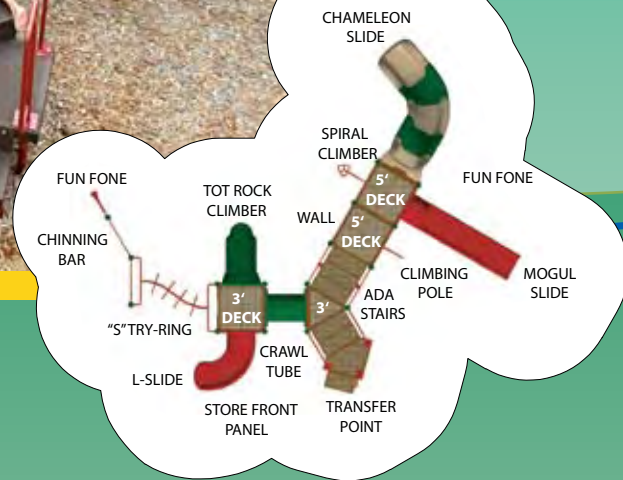

Matthews Park, GA

718-S040-S8J

FREE SHIPPING!

sale price
$10,410

Was: $13,880

Total Savings: $4,760

Age Range: 5 to 12

Ground Space: 22' x 25' (6.7m X 7.6m)

Protective Area: 36' x 38' (10.9m X 11.5m)