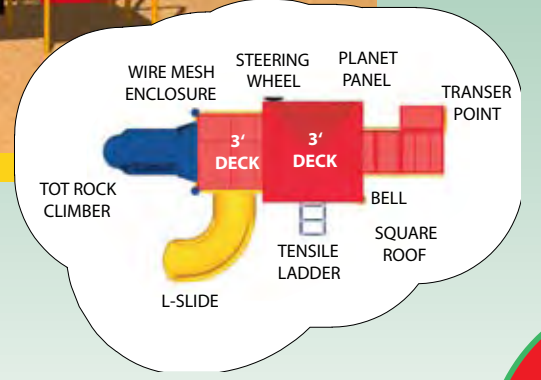

Single Post Swing
with 2 360° Tot Seats
714-735-2T-S8J
Was \$1,041
Now \$885

Overhead Dipped Glider
714-754-18-S8J
Was \$2,692
Now \$2,290

Tornado
784-S8J
Was \$3,181
Now \$2,863

704-S014-S8J

FREE SHIPPING!

714-S113-S8J

FREE SHIPPING!

sale price
\$9,551

Was: \$11,939
Total Savings: \$3,568
Age Range: 5 to 12
Ground Space: 21' x 21' (6.4m X 6.4m)
Protective Area: 33' x 35' (10m X 10.6m)

Waller Park, GA

sale price
\$8,342

Was: \$11,123
Total Savings: \$5,766
Age Range: 5 to 12
Ground Space: 26' x 16' (7.9m X 4.8m)
Protective Area: 41' x 30' (12.4m X 9.1m)

704-S015-S8J

FREE SHIPPING!

sale price
\$5,706

Was: \$7,133
Total Savings: \$2,074
Age Range: 2 to 5
Ground Space: 17' x 10' (5.1m X 3m)
Protective Area: 30' x 22' (9.1m X 6.7m)