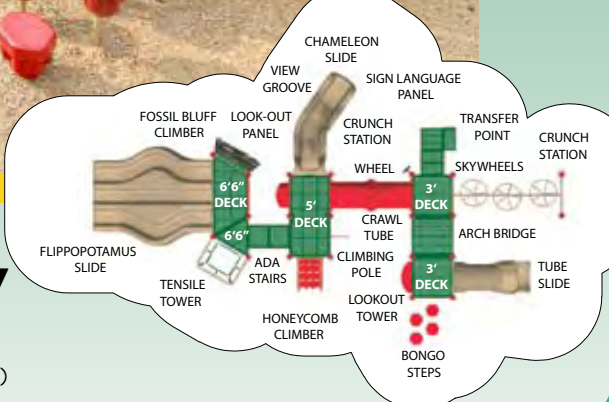

Roe Park, OH

sale price
\$81,578

Was: \$101,973
Total Savings: \$29,477
Age Range: 5 to 12
Ground Space: 54' x 39' (16.4m X 11.8m)
Protective Area: 70' x 55' (21.3m X 16.7m)

714-S114-S8J

FREE SHIPPING!

FREE SHIPPING!

Oak Valley Golf Course, NC

sale price
\$24,104

Was: \$32,139
Total Savings: \$12,477
Age Range: 5 to 12
Ground Space: 46' x 27' (14m X 8.2m)
Protective Area: 62' x 42' (18.8m X 12.8m)

NEW

Miracle Exclusive