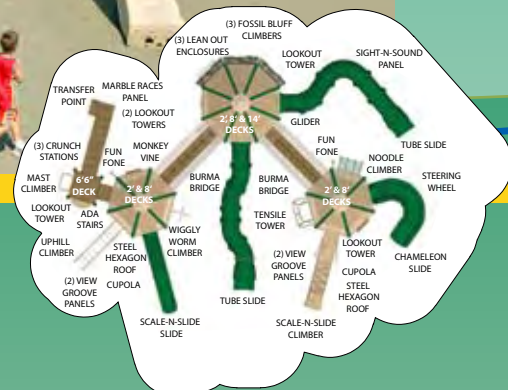

Roe Park, OH

sale price
\$81,578

Was: \$101,973
Total Savings: \$29,477
Age Range: 5 to 12
Ground Space: 54' x 39' (16.4m X 11.8m)
Protective Area: 70' x 55' (21.3m X 16.7m)

714-S114-S8J

FREE SHIPPING!

FREE SHIPPING!

Oak Valley Golf Course, NC

sale price
\$24,104

Was: \$32,139
Total Savings: \$12,477
Age Range: 5 to 12
Ground Space: 46' x 27' (14m X 8.2m)
Protective Area: 62' x 42' (18.8m X 12.8m)

NEW

Miracle Exclusive