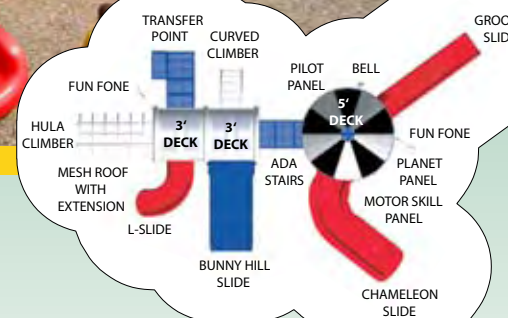

Ground Space: 33' x 34' (10m X 10.3m)

Protective Area: 45' x 48' (13.7m X 14.6m)

"Also available with Leaf Roof"

714-S116LR-S8J

Go to www.miracle-recreation.com/spring08 for more details.

Big Oak Park, DE

714-S118-S8J

FREE SHIPPING!

sale price
\$16,474

Was: \$21,965

Total Savings: \$7,266

Age Range: 2 to 5

Ground Space: 33' x 20' (10m X 6m)

Protective Area: 46' x 35' (14m X 10.6m)

6' Heritage Park Bench with Back 1272PS8J

sale price
\$15,269

Was: \$20,358

Total Savings: \$7,347

Age Range: 2 to 12

Ground Space: 32' x 18' (9.7m X 5.4m)

Protective Area: 44' x 32' (13.4m X 9.7m)

"Also available with Leaf Roof"

714-S119LR-S8J