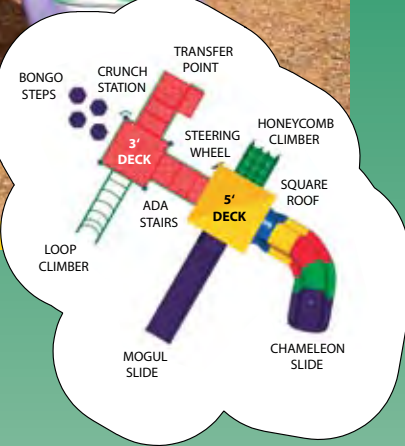

Age Range: 5 to 12

Ground Space: 22' x 25' (6.7m X 7.6m)

Protective Area: 36' x 38' (10.9m X 11.5m)

5" OD Arch Swing
with 4 Belt Seats
714-852-4S-S8J
Was \$3,019
Now \$2,570

Aquarius
6 Meter Web Climber
442-6-S8J
Was \$13,028
Now \$12,499

Single Post Swing
with 2 360° Tot Seats
714-735-2T-S8J
Was \$1,041
Now \$885

Overhead Dipped Glider
714-754-18-S8J
Was \$2,692
Now \$2,290

Tornado
784-S8J
Was \$3,181
Now \$2,863

704-S014-S8J

FREE SHIPPING!

714-S113-S8J

FREE SHIPPING!

sale price
\$9,551

Was: \$11,939
Total Savings: \$3,568
Age Range: 5 to 12
Ground Space: 21' x 21' (6.4m X 6.4m)
Protective Area: 33' x 35' (10m X 10.6m)

Waller Park, GA

sale price
\$8,342

Was: \$11,123
Total Savings: \$5,766
Age Range: 5 to 12
Ground Space: 26' x 16' (7.9m X 4.8m)
Protective Area: 41' x 30' (12.4m X 9.1m)

704-S015-S8J

FREE SHIPPING!

sale price
\$5,706

Was: \$7,133
Total Savings: \$2,074
Age Range: 2 to 5
Ground Space: 17' x 10' (5.1m X 3m)
Protective Area: 30' x 22' (9.1m X 6.7m)