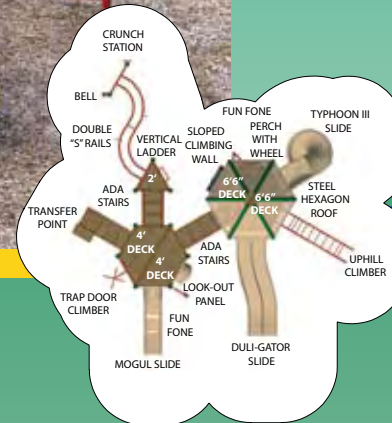

Protective Area: 44' x 39' (13.4m X 11.8m)

Herald Curtis Park, VT

714-S116-S8J

FREE SHIPPING!

sale price
\$22,073

Was: \$29,431

Total Savings: \$10,440

Age Range: 5 to 12

Ground Space: 33' x 34' (10m X 10.3m)

Protective Area: 45' x 48' (13.7m X 14.6m)

"Also available with Leaf Roof"

714-S116LR-S8J

Go to www.miracle-recreation.com/spring08 for more details.

Big Oak Park, DE

714-S118-S8J