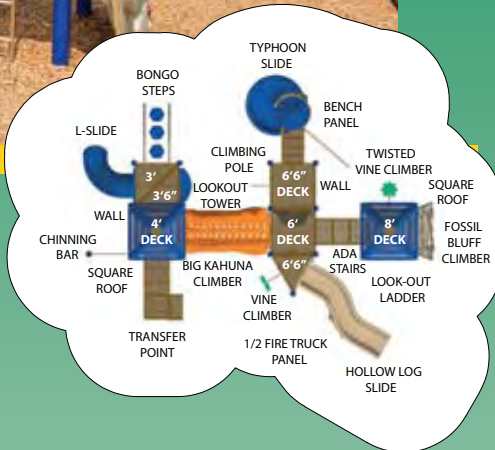

Protective Area: 44' x 39' (13.4m X 11.8m)

Herald Curtis Park, VT

714-S116-S8J

FREE SHIPPING!

sale price
\$22,073

Was: \$29,431

Total Savings: \$10,440

Age Range: 5 to 12