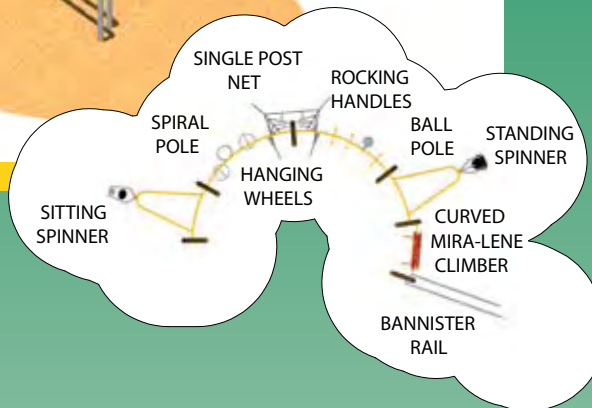

Roe Park, OH

sale price
\$81,578

Was: \$101,973
Total Savings: \$29,477
Age Range: 5 to 12
Ground Space: 54' x 39' (16.4m X 11.8m)
Protective Area: 70' x 55' (21.3m X 16.7m)

714-S114-S8J

FREE SHIPPING!

FREE SHIPPING!