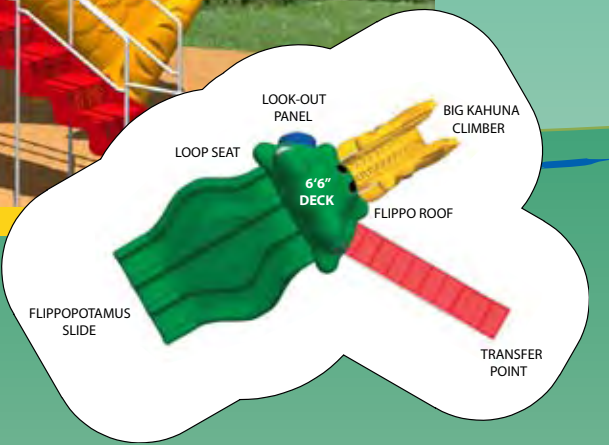

Single Post Swing
with 2 360° Tot Seats
714-735-2T-S8J
Was \$1,041
Now \$885

Overhead Dipped Glider
714-754-18-S8J
Was \$2,692
Now \$2,290

Tornado
784-S8J
Was \$3,181
Now \$2,863

704-S014-S8J

FREE SHIPPING!

714-S113-S8J

FREE SHIPPING!

sale price
\$9,551

Was: \$11,939
Total Savings: \$3,568
Age Range: 5 to 12
Ground Space: 21' x 21' (6.4m X 6.4m)
Protective Area: 33' x 35' (10m X 10.6m)

Waller Park, GA

sale price
\$8,342

Was: \$11,123
Total Savings: \$5,766
Age Range: 5 to 12
Ground Space: 26' x 16' (7.9m X 4.8m)
Protective Area: 41' x 30' (12.4m X 9.1m)

704-S015-S8J

FREE SHIPPING!

sale price
\$5,706

Was: \$7,133
Total Savings: \$2,074
Age Range: 2 to 5
Ground Space: 17' x 10' (5.1m X 3m)
Protective Area: 30' x 22' (9.1m X 6.7m)